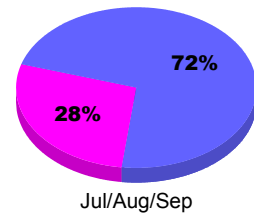

Membership Results
2010-2011

Membership
2009-2010

Month	Net Memb Goal	Actual New Memb	Actual Dropped Memb	Gain/Loss of Memb	Gain/Loss of Memb
Jul/Aug/Sep	27	44	-59	-15	-15
Totals	27	44	-59	-15	-15

Membership Results 2010-2011

Goal, New, Dropped, Gain/Loss

Comparison of Membership Gain/Loss

Current Year Compared to the Previous Year

Gender Comparison 2010-2011

■ Male ■ Female