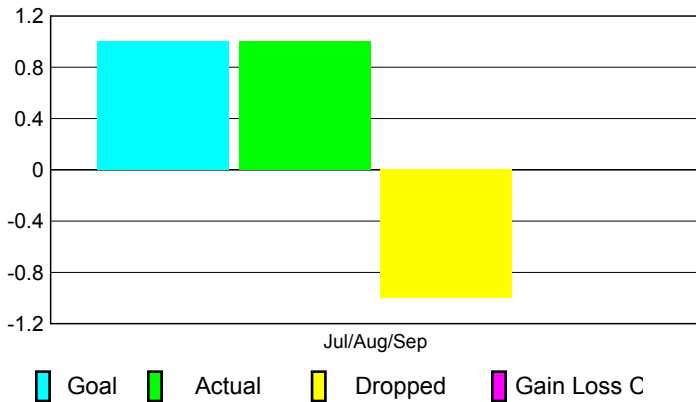

2010-2011 GMT Reports for District (or Undistricted) **District 7 O**

GMT: JOHN 'JACK' R FERGUSON

Location: ARKANSAS

GMT CA: 1

CLUBS

Club Results
2010-2011

Clubs
2009-2010

Month	New Club Goal	Actual New Clubs	Actual Dropped Clubs	Gain/Loss of Clubs	Gain/Loss of Clubs
Jul/Aug/Sep	1	1	-1	0	0
Totals	1	1	-1	0	0

Club Results 2010-2011

Goal, New, Dropped, Gain/Loss

Comparison of Club Gain/Loss

Current Year Compared to the Previous Year

YTD Status Quo Clubs 2010-2011

Status Quo Clubs Compared to Status Quo Members

MEMBERSHIP