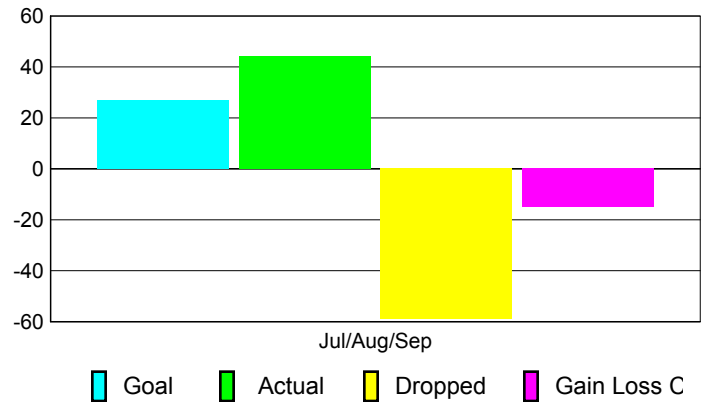

Membership Results 2010-2011

Goal, New, Dropped, Gain/Loss